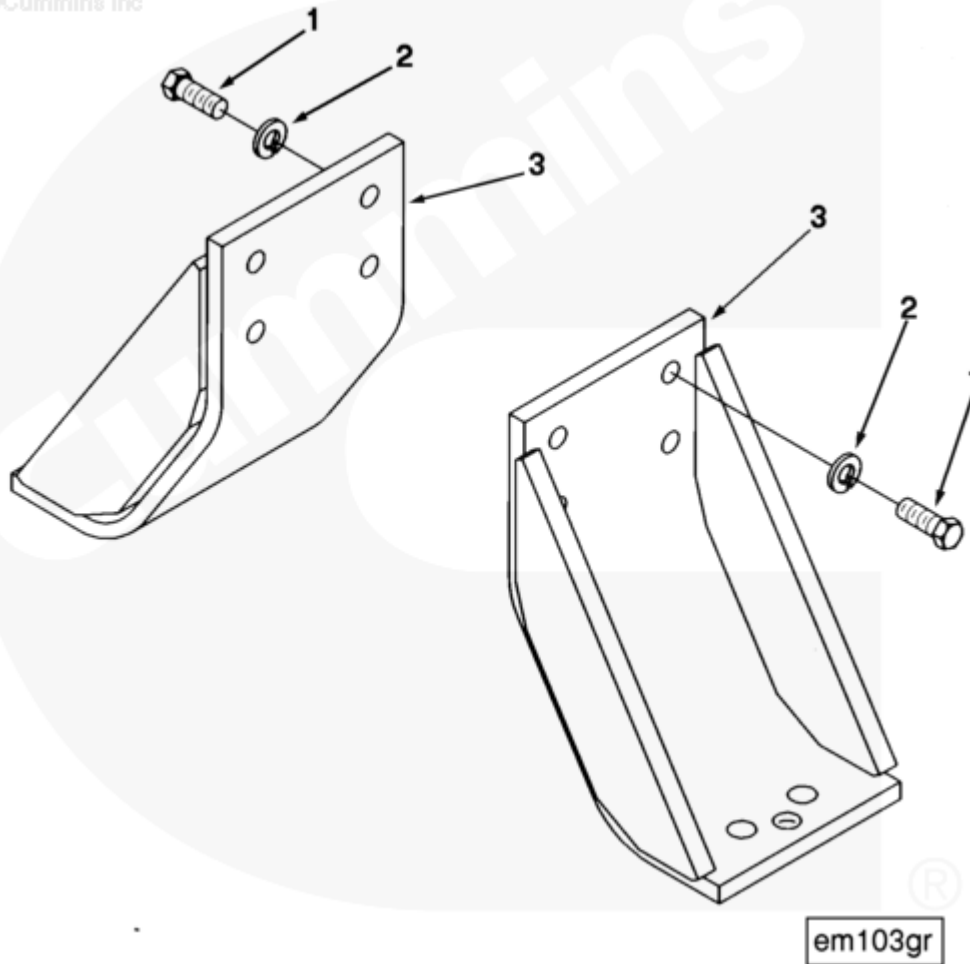

Parts Catalog - Option Detail

Electronic Parts Catalog - Option Detail				
Option	Group	Graphic	Film Card	Date
EM1100	16.05	em103gr	F	13-JAN-98
Engines	NH/NT 855, NT495, NT743, NTA855 N106			

©Cummins Inc

[SMALL](#) | [MEDIUM](#) | [LARGE](#)

Cart	Ref No	Part Number	Part Description	Required	Remarks
View My Cart					
		EM1100	Marine Gear Mounting		Marine gear support for Twin...(More)
					Disc model MG509. Shallow
					case.
<input type="checkbox"/>	1	S 145	Hexagon Head Cap Screw	8	1/2 - 13 X 1 1/4 in.

<input type="checkbox"/>	2	S 608	Lock Washer	8	1/2 in.
<input type="checkbox"/>	3	3010356	Marine Gear Support	2	

© 2019 Cummins Inc., Box 3005, Columbus, IN 47202-3005 U.S.A.
[Terms of Use and Disclaimers](#) | [Recommended System Requirements](#)
Need Assistance? Please click on the [Contact Us](#) button in the top right corner of any page.